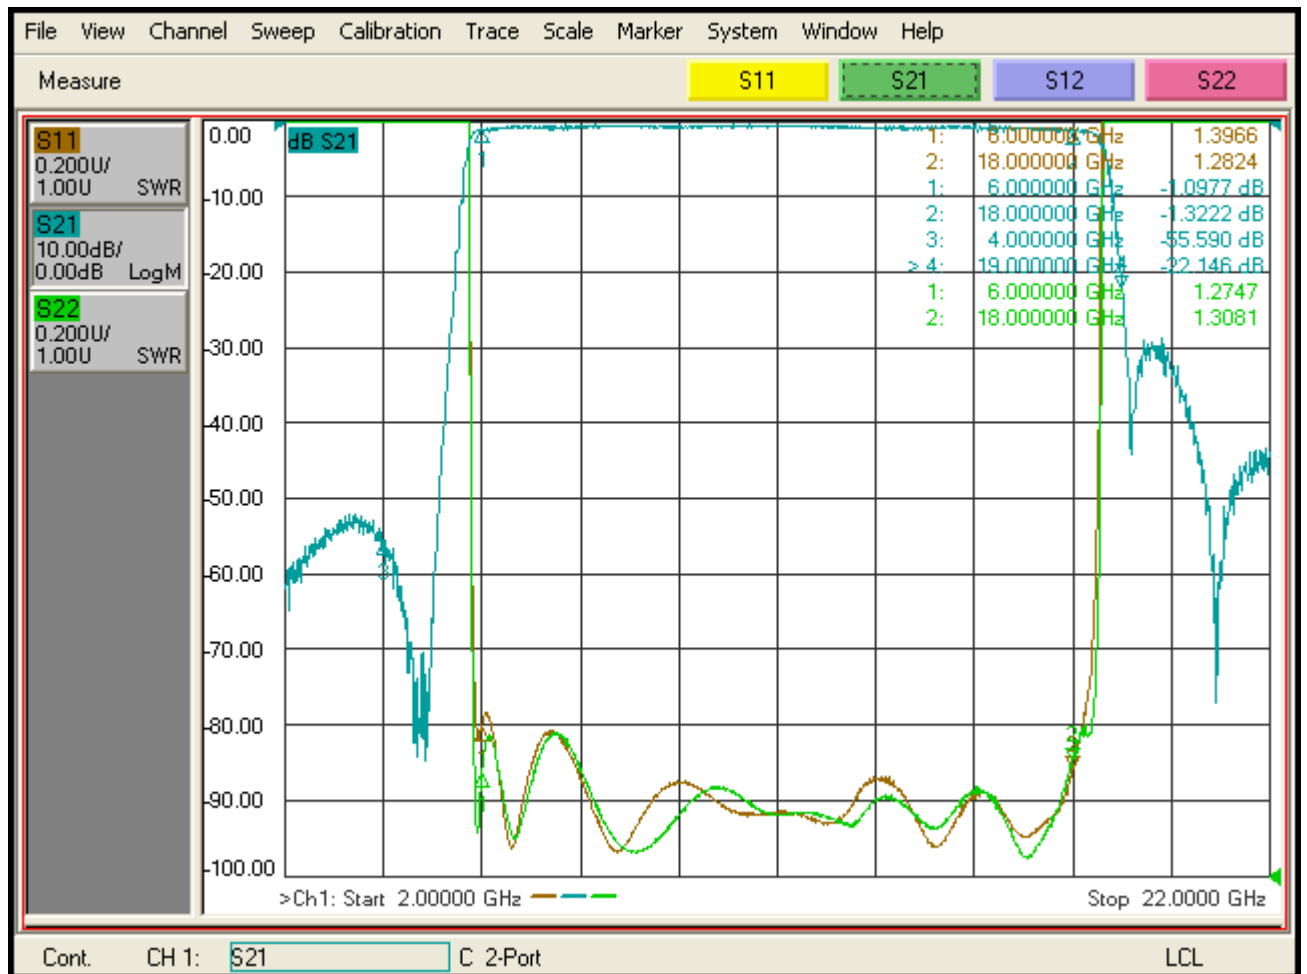

成都利德尔科技有限公司 ChengDu Leader Microwave Technology Co.,Ltd

电话: 028-65199117 传真: 028-65199116

<http://www.leader-mw.com> Leader-mw@hotmail.com

TEL: +86-28-65199117 FAX: +86-28-65199116

Add: 中国 成都市成华区华翰路 89 号 610000

No.89,Huahan Road, chenghua Zone Chengdu, Sichuan China Zip Code:610000