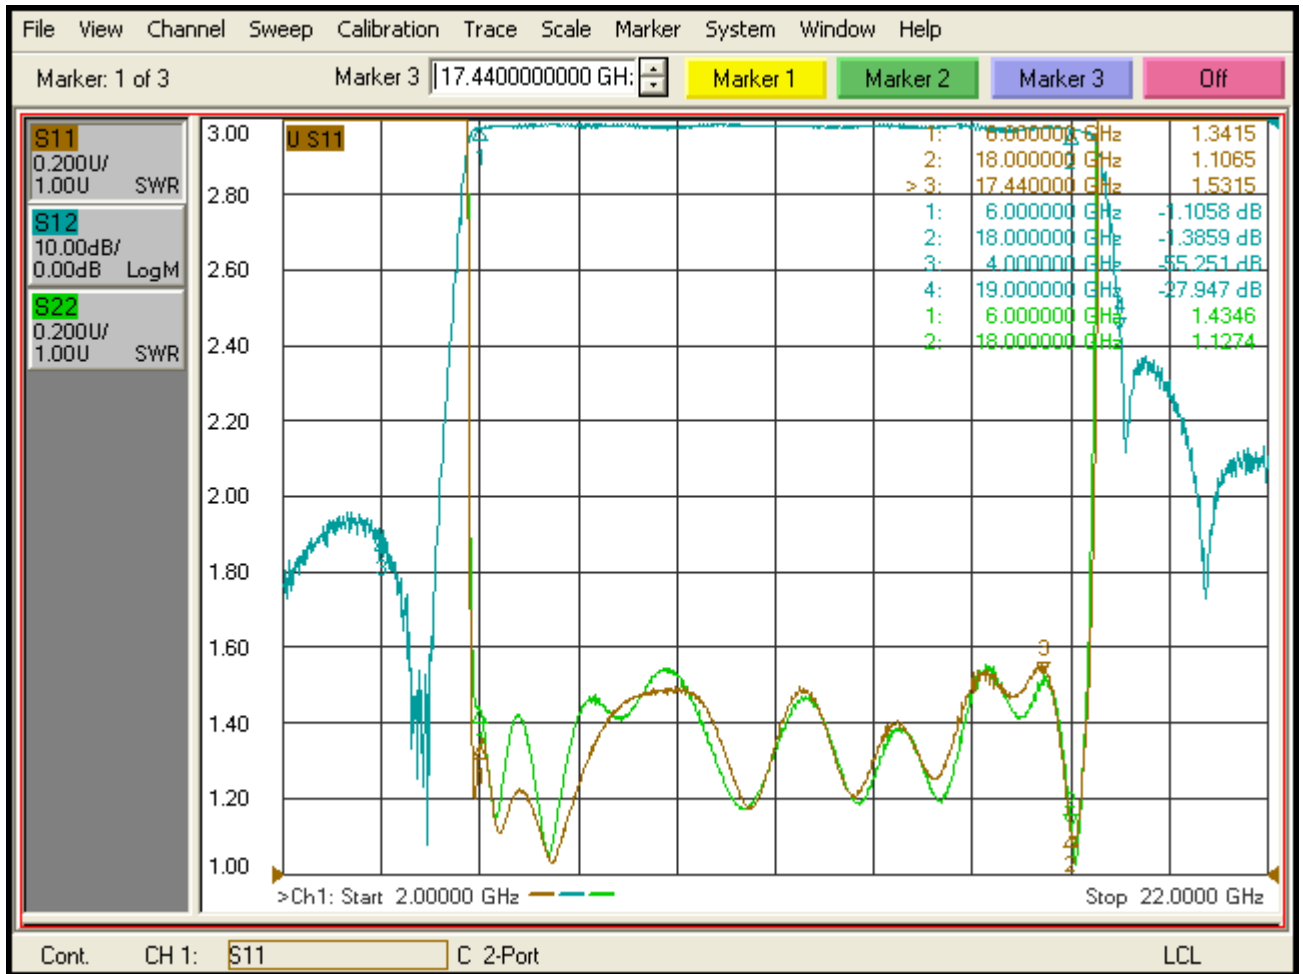

成都利德尔科技有限公司 ChengDu Leader Microwave Technology Co.,Ltd

电话: 028-65199117   传真: 028-65199116

<http://www.leader-mw.com>   Leader-mw@hotmail.com

TEL: +86-28-65199117   FAX: +86-28-65199116

Add: 中国 成都市成华区华翰路 89 号 610000

No.89,Huahan Road, chenghua Zone Chengdu, Sichuan China   Zip Code:610000