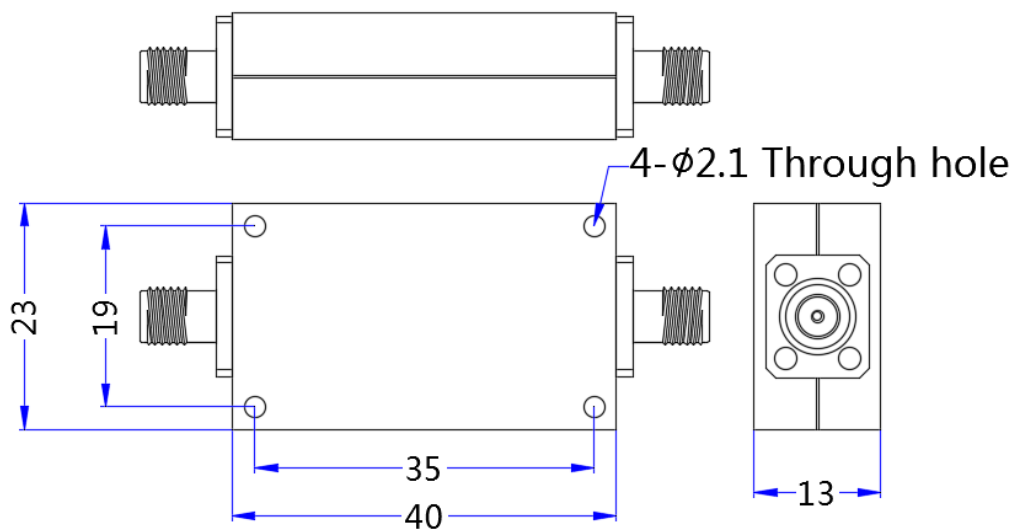

LHPF-6/18-2S

Suspension microstrip line filter

Frequency Range	6-18GHz
Insertion Loss	$\leq 1.5\text{dB}$
VSWR	$\leq 1.8:1$
Rejection	$\geq 40\text{dB@DC-4GHz}$ $\geq 10\text{dB@22.5-24GHz}$
Power Handling	0.5W
Operation Temperature	-30°C to +50°C
Port Connectors	SMA-Female
Surface Finish	Black
Configuration	As Below (tolerance $\pm 0.3\text{mm}$)